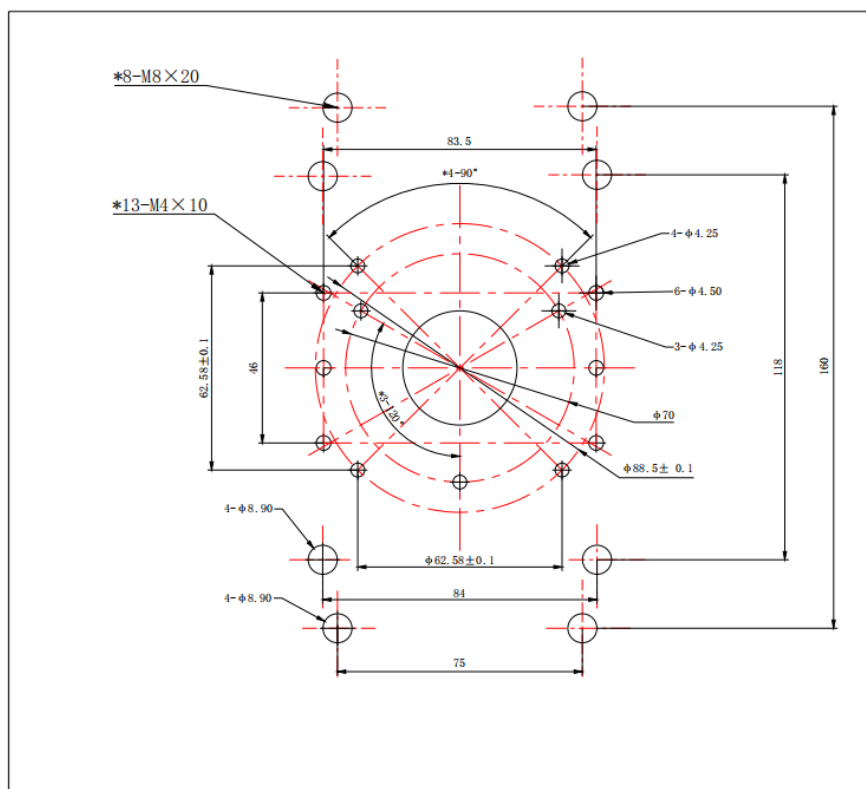

▪ Specification

General	
Material	PC/ASA; Hikvision White(RAL 9003)
Dimension	448.72mm x 387.53mm x 225.44mm
Weight	5.2kg
Startup and Operating Conditions	-40 °C to 60 °C (-40 °F to 140 °F). Humidity 95% or less (non-condensing)
General Function	Loading Capacity of Front Panel is 8kg; side panel is 5kg
Packing List	Security Box x1 Installation back Plate x1 Pegboard x1 Shelf board x1 Din Rail x1 Phillips head Screw M8x20 x4 Phillips head Screw M8x12 x2 Phillips head Screw M4x10 x12 Self-tapping Screw M3x10 x10 Hex Head Phillips Screw M8x25 x4 Hex socket Screw M6x25 x4 Hexagon Socket Screwdriver x1 Cylindrical pin M4x40 x4 Waterproof Cable connector 1(5-6.5mm) x3 Waterproof Cable connector 2(6.5-8mm) x3 Network cable piercing accessories x1 Cable Gland G3/4 x1 Cable Gland M20 x2 Metal strapping band(80-200mm) x5
Approval	
Protection	IP66, IK10

▪ Available Model

DS-SBOX-03

▪ Dimension *Unit: mm (inch)*
Box Dimension:

Front Panel:

Side Panel:

Installation Plate Dimension:

▪ Accessory

With Cameras: