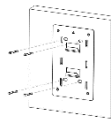

DS-1280ZJ-DM8

DS-1280ZJ-PT6

Box Installation:

Metal strapping band ((x5 included)
(Pole Mount 80-200mm)

Installation Plate (included)
(Wall Mount, M8 bolts need to purchase)

Recommended Compatible List:

Compatible Junction	Recommended Models	Compatible Junction	Recommended Models
DS-1280ZJ-XS	Fixed Bullet: <ul style="list-style-type: none"> ● DS-2CD20x3G2 ● DS-2CD20x7G3 ● DS-2CD30x3G2 ● DS-2CD30x7G3 	DS-1618ZJ (Front Panel Only)	4 inch PTZ: <ul style="list-style-type: none"> ● DS-2DE4xxxx ● DS-2SE4xxxx
DS-1280ZJ-DM8	Fixed Turret: <ul style="list-style-type: none"> ● DS-2CD23x3G2 ● DS-2CD33x3G2 	DS-4603ZJ-WA (Front Panel Only)	7 inch PTZ: <ul style="list-style-type: none"> ● DS-2DF7Axxxx
DS-1280ZJ-PT6	Fixed Turret: <ul style="list-style-type: none"> ● DS-2CD23x7G3 ● DS-2CD33x7G3 	<p>No need to order additional accessories</p>	Bullet: <ul style="list-style-type: none"> ● DS-2CD3Ax6G2T ● DS-2CD36x7G3T ● iDS-2CD7Ax6G2 ● iDS-2CD7Ax5G2 ● iDS-2CD8Ax6G2 ● DS-2XC3Tx6G0H ● DS-2XC36x6G0H Dome: <ul style="list-style-type: none"> ● DS-2CD27x7G2H(PTRZ) ● DS-2CD37x6G2H(PTRZ) ● iDS-2CD75x6G2 ● DS-2XC31x6G0H Thermal Bullet: <ul style="list-style-type: none"> ● DS-2TD2628 Speaker: <ul style="list-style-type: none"> ● DS-QAZ1307G1-E
DS-1260ZJ	VF Bullet: <ul style="list-style-type: none"> ● DS-2CD26x3G2 ● DS-2CD36x3G2 Fixed Bullet: <ul style="list-style-type: none"> ● DS-2CD2Tx3G2 ● DS-2CD3Tx3G2 		
DS-1280ZJ-DM45	VF Dome: <ul style="list-style-type: none"> ● DS-2CD27x7G3T ● iDS-2CD7146G2 ● DS-2CD37x7G3T 		
DS-1280ZJ-DM46	Fixed Dome: <ul style="list-style-type: none"> ● DS-2CD21x3G2 ● DS-2CD21x7G3 ● DS-2CD31x3G2 ● DS-2CD31x7G3 VF Dome: <ul style="list-style-type: none"> ● DS-2CD27x3G2 ● DS-2CD37x3G2 		
DS-1280ZJ-DM21	Thermal Turret: <ul style="list-style-type: none"> ● DS-2TD1228 		