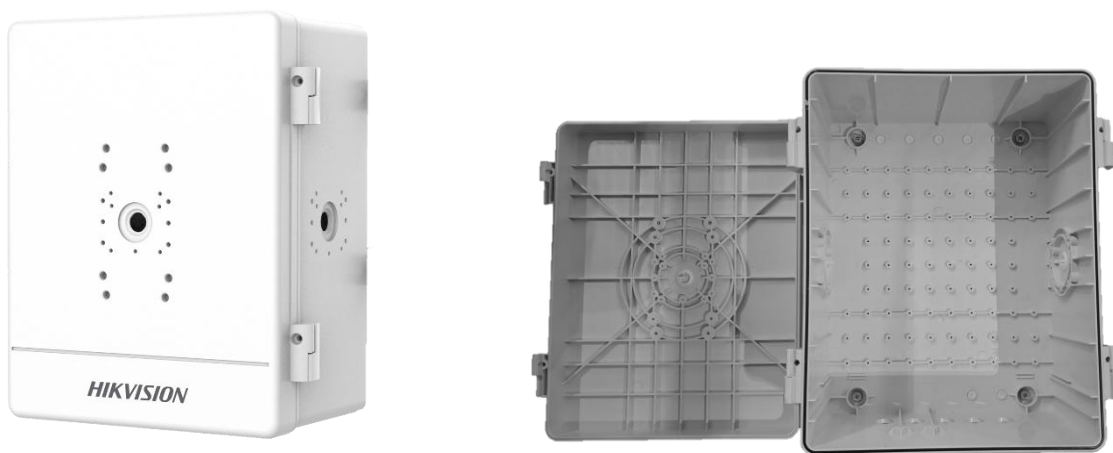

DS-SBOX-03**Hikvision Outdoor Surveillance Box**

- High strength Polymer Material(Flame Proof UL94-V0)
- IP66 & IK10 Protection
- Fast Deployment & Easy Installation to be mounted in a pole or a wall
- Highly adaptable with Hikvision IPC, PTZ and IP Horn Speakers

▪ Specification

General	
Material	PC/ASA; Hikvision White(RAL 9003)
Dimension	448.72mm x 387.53mm x 225.44mm
Weight	5.2kg
Startup and Operating Conditions	-40 °C to 60 °C (-40 °F to 140 °F). Humidity 95% or less (non-condensing)
General Function	Loading Capacity of Front Panel is 8kg; side panel is 5kg
Packing List	Security Box x1 Installation back Plate x1 Pegboard x1 Shelf board x1 Din Rail x1 Phillips head Screw M8x20 x4 Phillips head Screw M8x12 x2 Phillips head Screw M4x10 x12 Self-tapping Screw M3x10 x10 Hex Head Phillips Screw M8x25 x4 Hex socket Screw M6x25 x4 Hexagon Socket Screwdriver x1 Cylindrical pin M4x40 x4 Waterproof Cable connector 1(5-6.5mm) x3 Waterproof Cable connector 2(6.5-8mm) x3 Network cable piercing accessories x1 Cable Gland G3/4 x1 Cable Gland M20 x2 Metal strapping band(80-200mm) x5
Approval	
Protection	IP66, IK10

▪ Available Model

DS-SBOX-03

▪ Dimension *Unit: mm (inch)*
Box Dimension:

Front Panel:

Side Panel:

Installation Plate Dimension:

▪ Accessory

With Cameras: