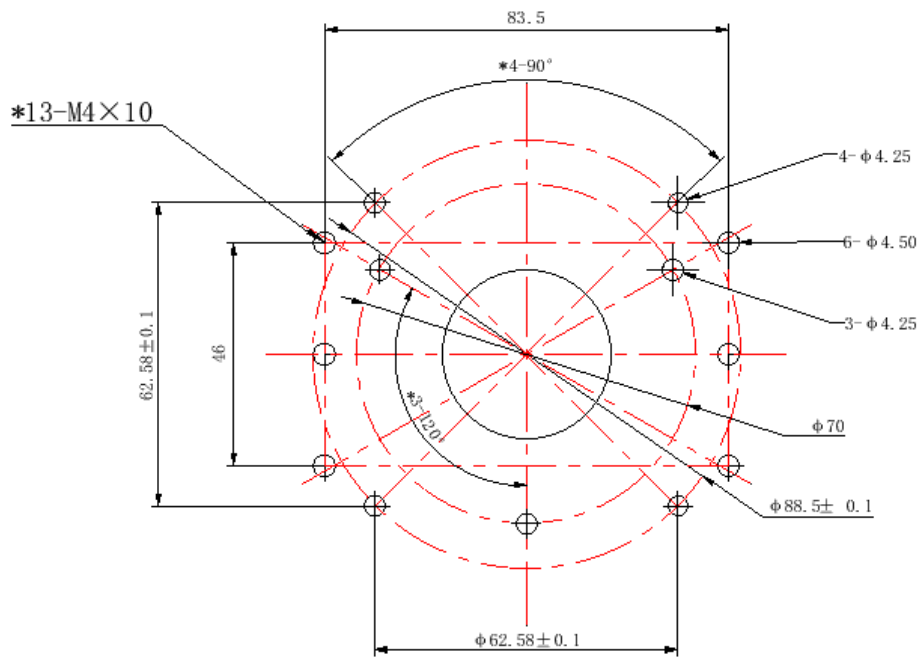

▪ Specification

General	
Material	PC/ASA; Hikvision White(RAL 9003)
Dimension	448.72mm x 387.53mm x 225.44mm
Weight	5.2kg
Startup and Operating Conditions	-40 °C to 60 °C (-40 °F to 140 °F). Humidity 95% or less (non-condensing)
General Function	Loading Capacity of Front Panel is 8kg; side panel is 5kg
Packing List	Security Box x1 Installation back Plate x1 Pegboard x1 Shelf board x1 Din Rail x1 Phillips head Screw M8x20 x4 Phillips head Screw M8x12 x2 Phillips head Screw M4x10 x12 Self-tapping Screw M3x10 x10 Hex Head Phillips Screw M8x25 x4 Hex socket Screw M6x25 x4 Hexagon Socket Screwdriver x1 Cylindrical pin M4x40 x4 Waterproof Cable connector 1(5-6.5mm) x3 Waterproof Cable connector 2(6.5-8mm) x3 Network cable piercing accessories x1 Cable Gland G3/4 x1 Cable Gland M20 x2 Metal strapping band(80-200mm) x5
Approval	
Protection	IP66, IK10

▪ Available Model

DS-SBOX-03

▪ Dimension *Unit: mm (inch)*
Box Dimension:

Front Panel:

Side Panel:

Installation Plate Dimension:

▪ Accessory

With Cameras: