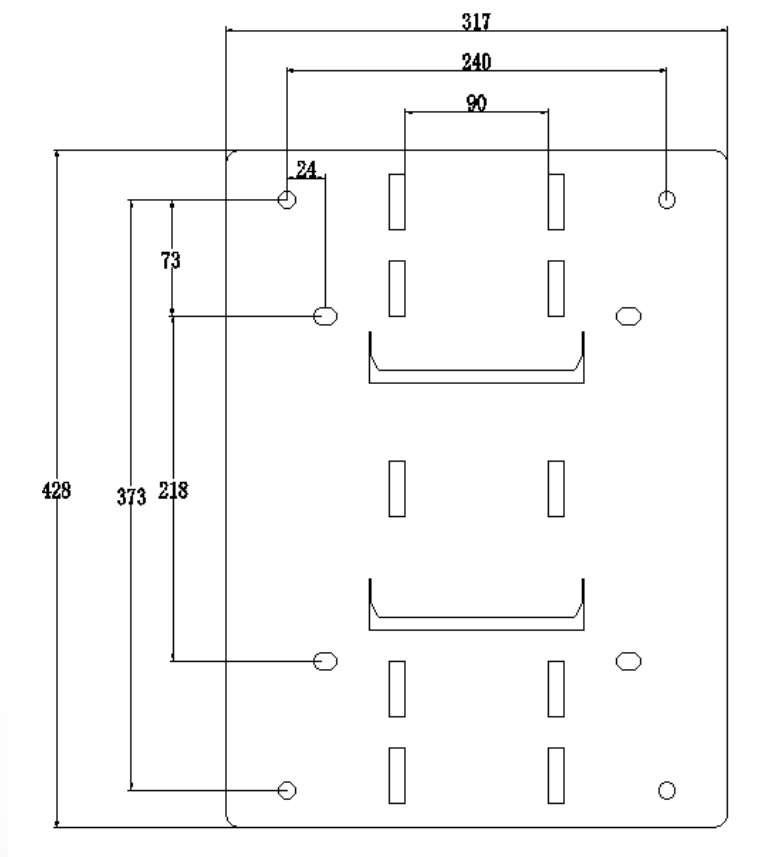

▪ Specification

General	
Material	PC/ASA; Hikvision White(RAL 9003)
Dimension	448.72mm x 387.53mm x 225.44mm
Weight	5.2kg
Startup and Operating Conditions	-40 °C to 60 °C (-40 °F to 140 °F). Humidity 95% or less (non-condensing)
General Function	Loading Capacity of Front Panel is 8kg; side panel is 5kg
Packing List	Security Box x1 Installation back Plate x1 Pegboard x1 Shelf board x1 Din Rail x1 Phillips head Screw M8x20 x4 Phillips head Screw M8x12 x2 Phillips head Screw M4x10 x12 Self-tapping Screw M3x10 x10 Hex Head Phillips Screw M8x25 x4 Hex socket Screw M6x25 x4 Hexagon Socket Screwdriver x1 Cylindrical pin M4x40 x4 Waterproof Cable connector 1(5-6.5mm) x3 Waterproof Cable connector 2(6.5-8mm) x3 Network cable piercing accessories x1 Cable Gland G3/4 x1 Cable Gland M20 x2 Metal strapping band(80-200mm) x5
Approval	
Protection	IP66, IK10

▪ Available Model

DS-SBOX-03

▪ Dimension *Unit: mm (inch)*
Box Dimension:

Front Panel:

Side Panel:

Installation Plate Dimension:

▪ Accessory

With Cameras: