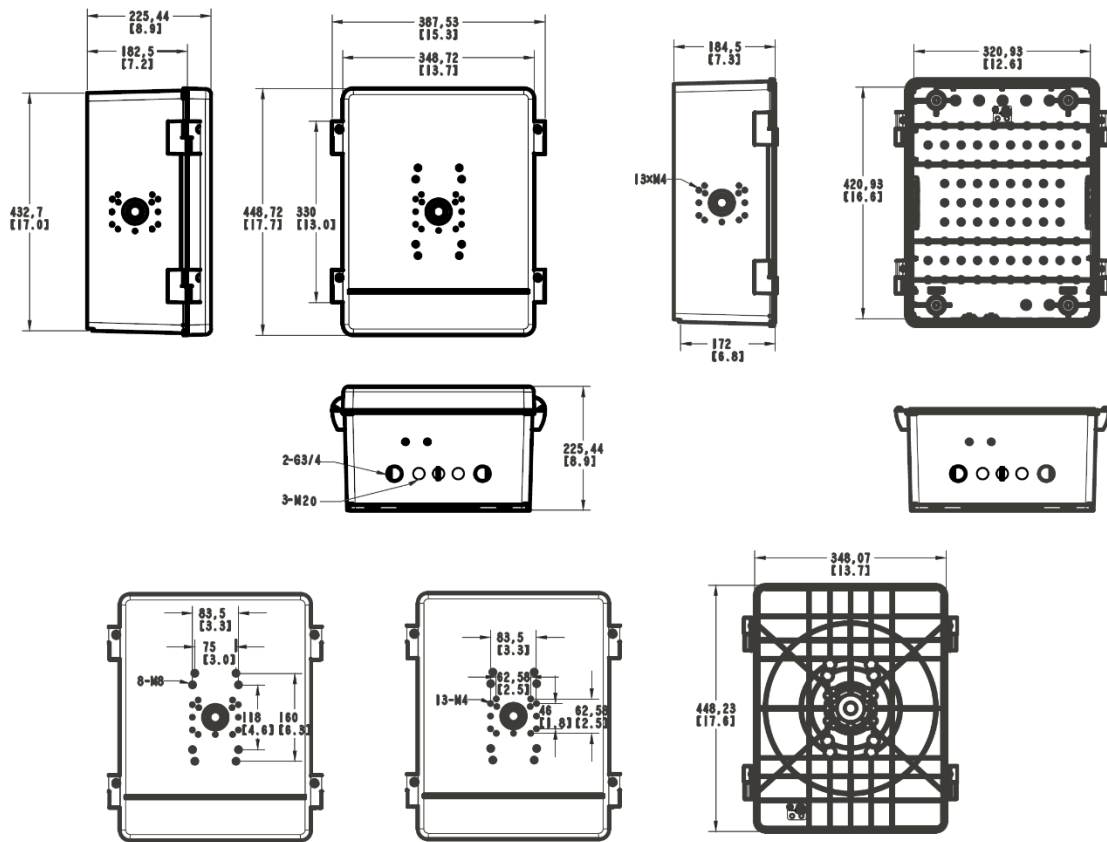

DS-SBOX-03**Hikvision Outdoor Surveillance Box**

- High strength Polymer Material(Flame Proof UL94-V0)
- IP66 & IK10 Protection
- Fast Deployment & Easy Installation to be mounted in a pole or a wall
- Highly adaptable with Hikvision IPC, PTZ and IP Horn Speakers

▪ Specification

General	
Material	PC/ASA; Hikvision White(RAL 9003)
Dimension	448.72mm x 387.53mm x 225.44mm
Weight	5.2kg
Startup and Operating Conditions	-40 °C to 60 °C (-40 °F to 140 °F). Humidity 95% or less (non-condensing)
General Function	Loading Capacity of Front Panel is 8kg; side panel is 5kg
Packing List	Security Box x1 Installation back Plate x1 Pegboard x1 Shelf board x1 Din Rail x1 Phillips head Screw M8x20 x4 Phillips head Screw M8x12 x2 Phillips head Screw M4x10 x12 Self-tapping Screw M3x10 x10 Hex Head Phillips Screw M8x25 x4 Hex socket Screw M6x25 x4 Hexagon Socket Screwdriver x1 Cylindrical pin M4x40 x4 Waterproof Cable connector 1(5-6.5mm) x3 Waterproof Cable connector 2(6.5-8mm) x3 Network cable piercing accessories x1 Cable Gland G3/4 x1 Cable Gland M20 x2 Metal strapping band(80-200mm) x5
Approval	
Protection	IP66, IK10

▪ Available Model

DS-SBOX-03

▪ Dimension *Unit: mm (inch)*
Box Dimension:

Front Panel:

Side Panel:

Installation Plate Dimension:

▪ Accessory

With Cameras: