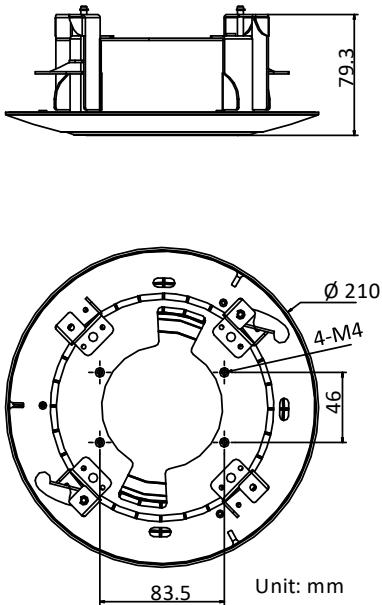

DS-1227ZJ-PT6

In-Ceiling Mounting Bracket for Dome Camera

Features

- Steel and plastic material with surface spray treatment
- Magnetic design facilitates dome camera installation
- In-Ceiling mounting saves installation space

Dimension

Available Model

DS-1227ZJ-PT6

Parameter

Model	DS-1227ZJ-PT6
Parameters	In-Ceiling Mounting for Dome Camera
Appearance	Hikvision White
Material	Steel and Plastic
Dimension	Φ210 × 79.3 mm
Weight	520 g