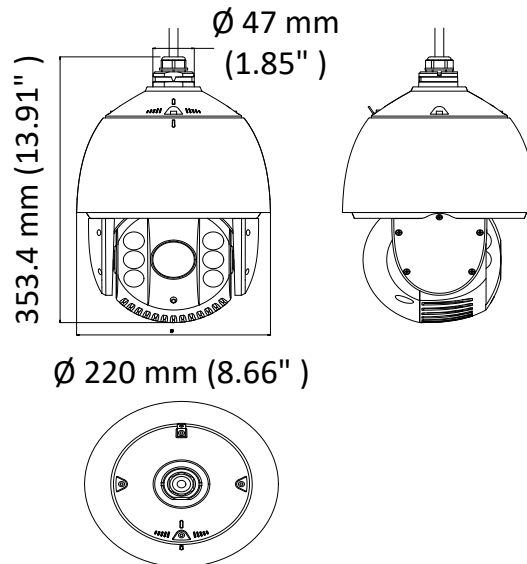

The embedded CMOS chip makes WDR, and real-time 1920 × 1080 resolution possible. With the help of the 25× optical zoom, and IR cut filter, the camera offers more details over an expansive area.

- 1/2.8" HD progressive scan CMOS
- 1920 × 1080 resolution
- 25× optical zoom
- 120 dB true WDR (Wide Dynamic Range)
- Up to 150 m IR distance
- 3D intelligent positioning
- Switchable Turbo HD and CVBS outputs

<b>Infrared</b>	
IR Distance	Up to 150 m
IR Intensity	Automatically adjusted depending on the zoom ratio
<b>Input/Output</b>	
Video Output	1 turbo 1080p output/1 CVBS output, (NTSC or PAL composite, BNC)
RS-485 Interface	Half-duplex mode Self-adaptive HIKVISION, Pelco-P, Pelco-D protocol
UTC function	UTC protocol (or HIKVISION-C protocol in previous DVR)
<b>General</b>	
Menu Language	English
Power	24 VAC Max. 40 W (IR: 14 W)
Working Temperature	-30° C to 65° C (-22° F to 149° F)
Working Humidity	90% or less
Protection Level	IP66 standard (outdoor dome) TVS 4,000 V lightning protection, surge protection and voltage transient protection
Mounting	Various mounting modes optional
Dimension	Ø 220 mm × 353.4 mm (Ø 8.66" × 13.91")
Weight (approx.)	4.5 kg (9.92 lb.)

## Dimensions